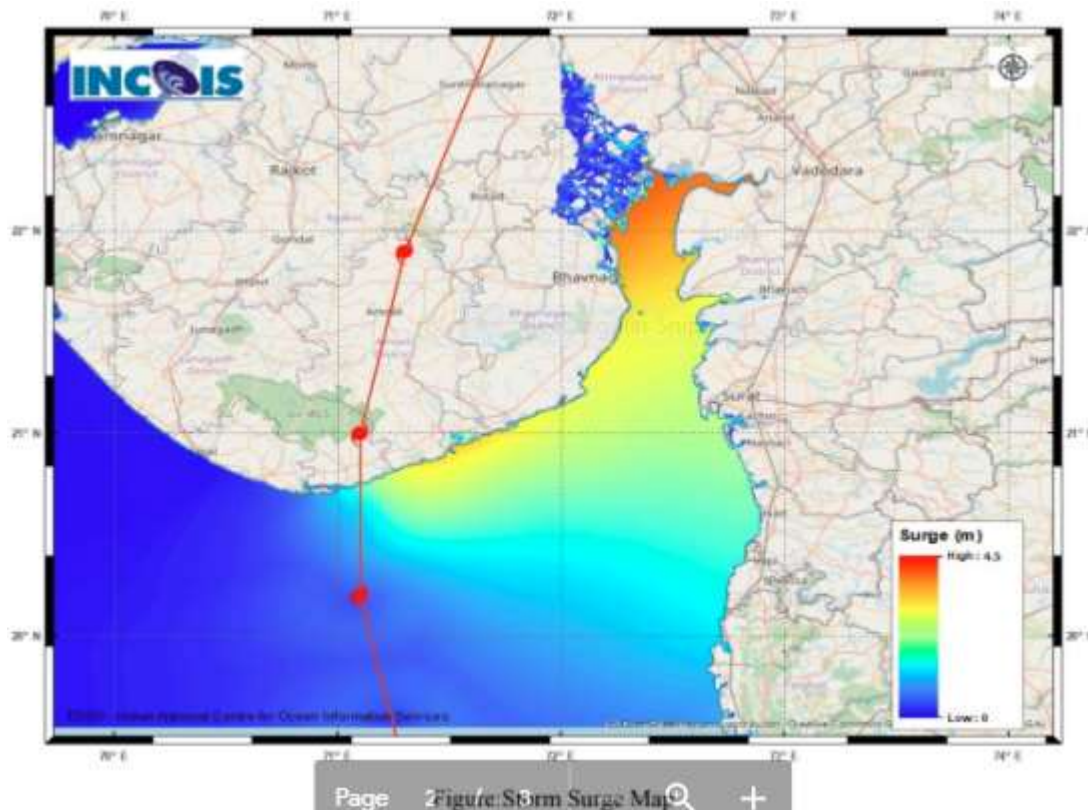

STORM SURGE GUIDANCE BASED ON 0600 UTC OF 17TH MAY

- Tidal wave above astronomical tide is likely to inundate coastal areas as per details below: **about 3 -4 meter (m) over Anand & Amreli, Gir Somnath, Diu, Bhavnagar**, 2-3 m over Bharuch, southern parts of Ahmedabad, 1-2 m over Surat, Navsari, Valsad, and 0.5 – 1m over the remaining coastal districts of Gujarat during the time of landfall.

Storm Surge Guidance based on INCOIS Bulletin